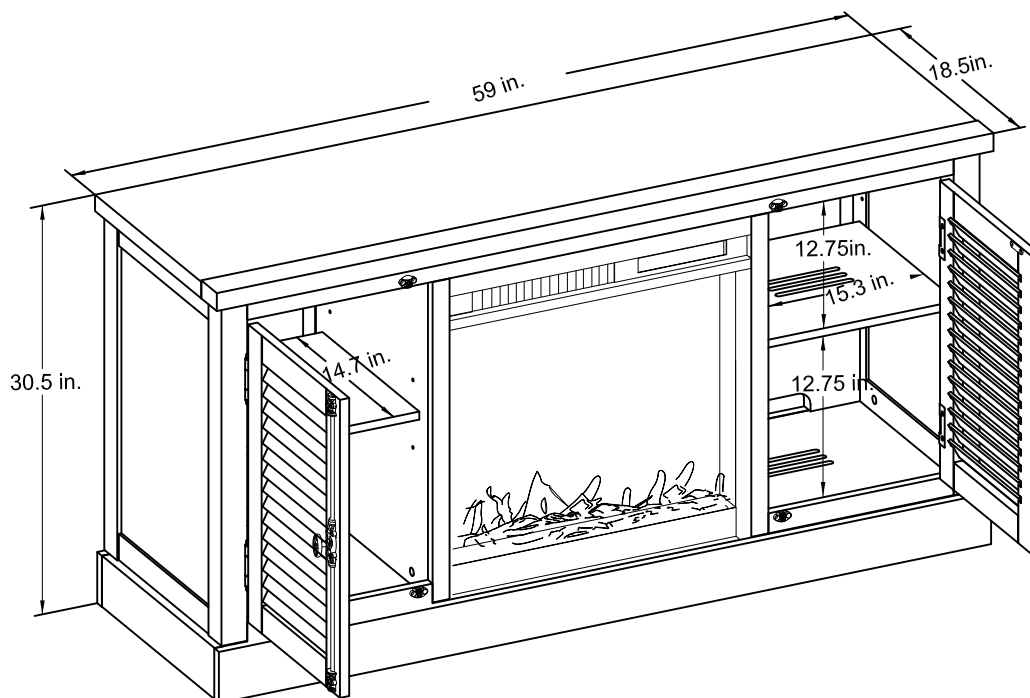

Fireplace TV Stand

Model Number:3336013COM

Finish: White

OVERALL PRODUCT SIZE(in inches)

TV Stand:59"(W)*18.5"(D)*30.5"(H)

MAXIMUM WEIGHT CAPACITIES